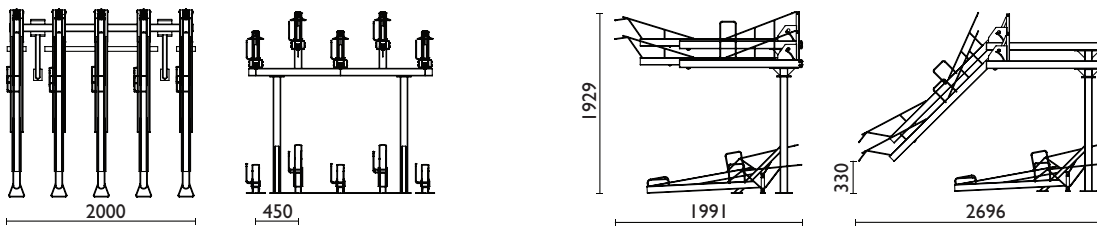

Bicycle Racks > Horizontal

Product Range

1300 780 450

CBR10GS Dual Height

Installation layouts

Securabike offers a free design and layout service to assist architects and builders. You can also use the information below to make the best use of the space available.

Material Specifications (General)

Frame 80 x 80 x 3mm SHS
Finish Hot dipped galvanised