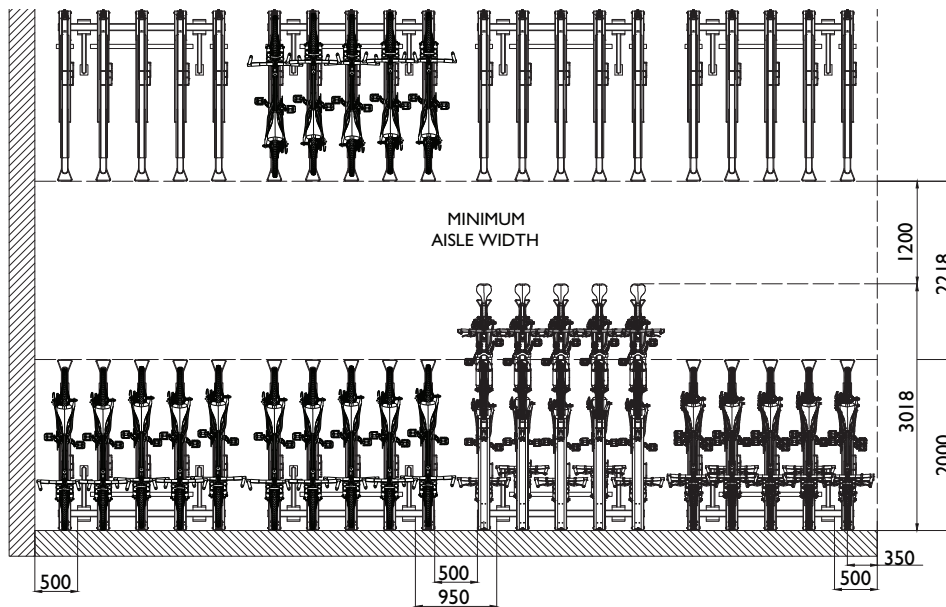

Bicycle Racks > Horizontal

Product Range

1300 780 450

CBR10GS Dual Height

Installation layouts

Securabike offers a free design and layout service to assist architects and builders. You can also use the information below to make the best use of the space available.

Material Specifications (General)

Frame 80 x 80 x 3mm SHS
Finish Hot dipped galvanised