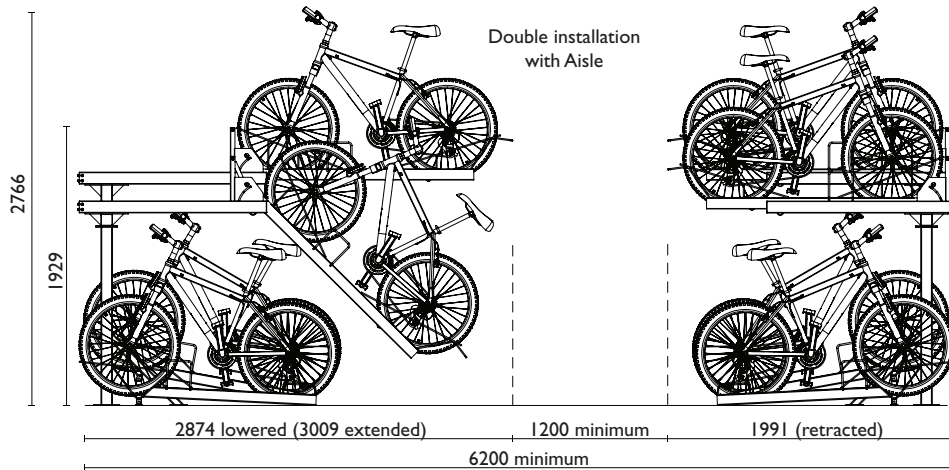

Bicycle Racks > Horizontal

Product Range

1300 780 450

CBR10GS Dual Height

Installation layouts

Securabike offers a free design and layout service to assist architects and builders. You can also use the information below to make the best use of the space available.

Material Specifications (General)

Frame 80 x 80 x 3mm SHS
Finish Hot dipped galvanised